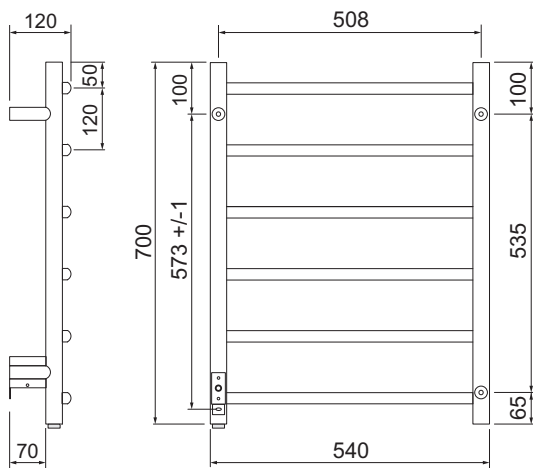

Salsa timer right/left black

Technical data

Name	Salsa timer right black Salsa timer left black
Colour/finish	Matt black
Material	Stainless steel
Width [mm]	540
Height [mm]	700
Max watt [W]	55

	Salsa right	Salsa left
Art nr	3709-1	3709-7
EAN	7391477370912	7391477370974

Dimensional sketch right

View from behind

Dimensional sketch left

View from behind

Description

Ladder model with round tubes that are gently curved. Salsa is made from stainless steel, which makes this warmer a great-value and functional classic in a modern package. 55W, width 540mm, height 700mm. Concealed electrical installation.

Towel warmer with Timer; Single timers (1-12 hours) or Repeated timers (1-12 hours).

Accessories: Earthed cable plug.

Product USP

- Modern with a classic look
- Right or left aligned timer
- Matt black design