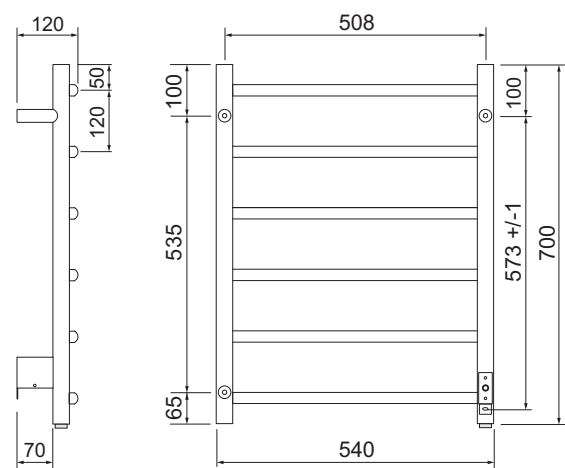

Salsa timer right/left black

Technical data

Name	Salsa timer right black Salsa timer left black
Colour/finish	Matt black
Material	Stainless steel
Width [mm]	540
Height [mm]	700
Max watt [W]	55

	Salsa right	Salsa left
Art nr	3709-1	3709-7
EAN	7391477370912	7391477370974

Dimensional sketch right

View from behind

Dimensional sketch left

View from behind

Description

Ladder model with round tubes that are gently curved. Salsa is made from stainless steel, which makes this warmer a great-value and functional classic in a modern package. 55W, width 540mm, height 700mm. Concealed electrical installation.

Towel warmer with Timer; Single timers (1-12 hours) or Repeated timers (1-12 hours).

Accessories: Earthed cable plug.

Product USP

- Modern with a classic look
- Right or left aligned timer
- Matt black design