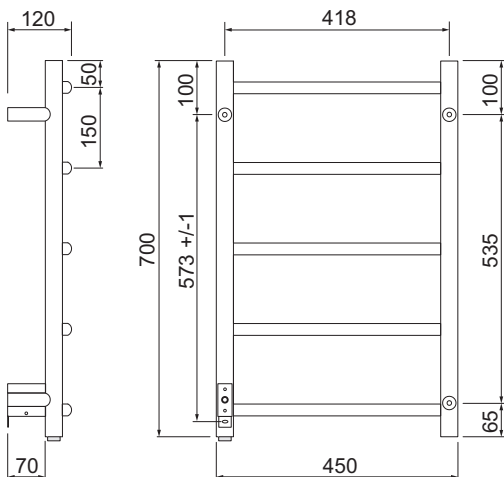

### Technical data

Name	Samba timer right black Samba timer left black
Colour/finish	Matt black
Material	Stainless steel
Width [mm]	450
Height [mm]	700
Max watt [W]	40

	Samba right	Samba left
Art nr	3709-2	3709-8
EAN	7391477370929	7391477370981

### Dimensional sketch right

View from behind

### Dimensional sketch left

View from behind

### Description

A towel warmer with a timeless appearance. The gently bowed tubes create a soft and comfortable feel. Made from stainless steel for the best quality and longevity.

40W, width 450mm, height 700mm. Concealed electrical installation. Towel warmer with Timer; Single timers (1-12 hours) or Repeated timers (1-12 hours).