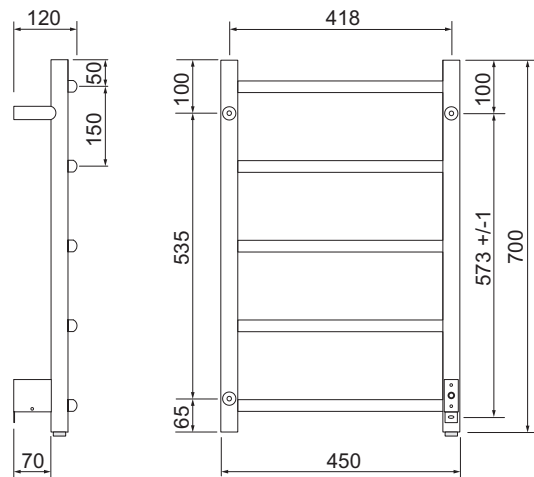

### Technical data

Name	Samba timer right black Samba timer left black
Colour/finish	Matt black
Material	Stainless steel
Width [mm]	450
Height [mm]	700
Max watt [W]	40

	Samba right	Samba left
Art nr	3709-2	3709-8
EAN	7391477370929	7391477370981

### Dimensional sketch right

View from behind

### Dimensional sketch left

View from behind

### Description

A towel warmer with a timeless appearance. The gently bowed tubes create a soft and comfortable feel. Made from stainless steel for the best quality and longevity.

40W, width 450mm, height 700mm. Concealed electrical installation. Towel warmer with Timer; Single timers (1-12 hours) or Repeated timers (1-12 hours).